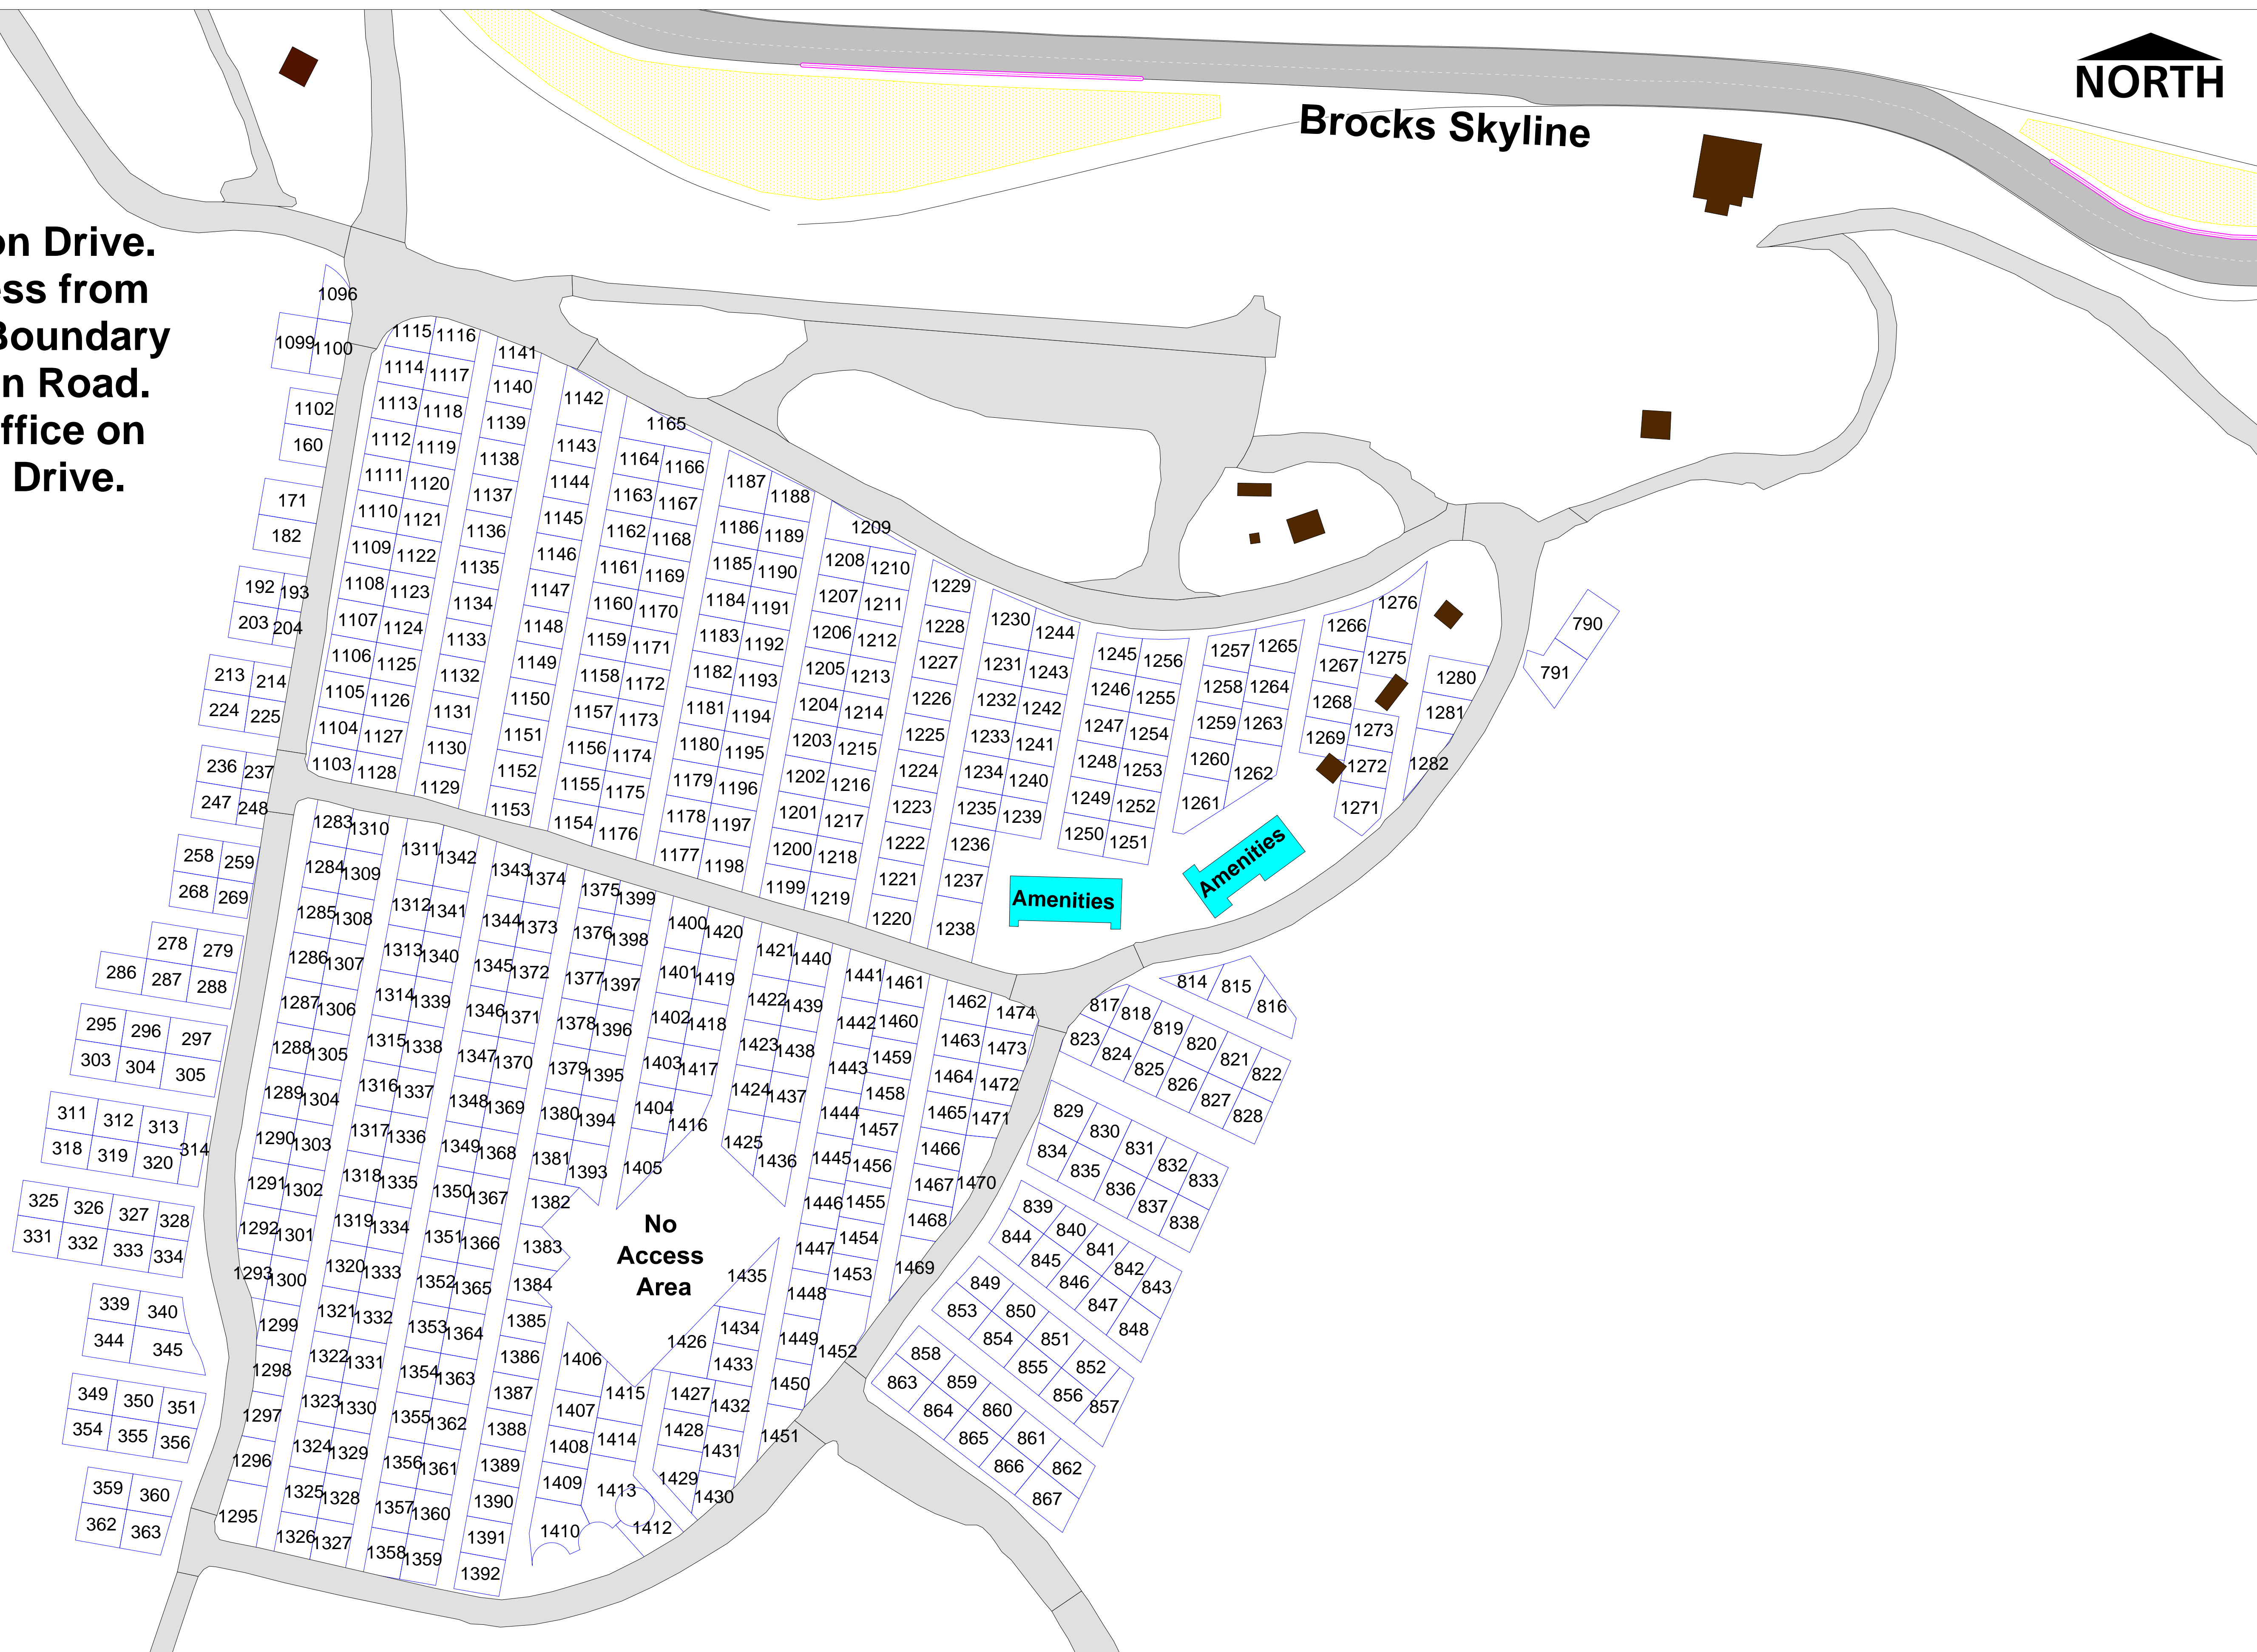

McPhillamy Camgrounds

To Barry Gurdon Drive.
Entry and access from
roundabout off Boundary
Road and Hinton Road.
Campground Office on
Barry Gurdon Drive.

Bathurst Regional Council expressly disclaims all liability for errors or omissions of any kind whatsoever, or any loss, damage or other consequence which may arise from any person relying on information in this Plan.

Note: The colours on this Plan do not indicate landuse zones under the Bathurst Regional (Interim) Local Environment Plan 2005.

“Base Maps: © Department of Lands 2006”