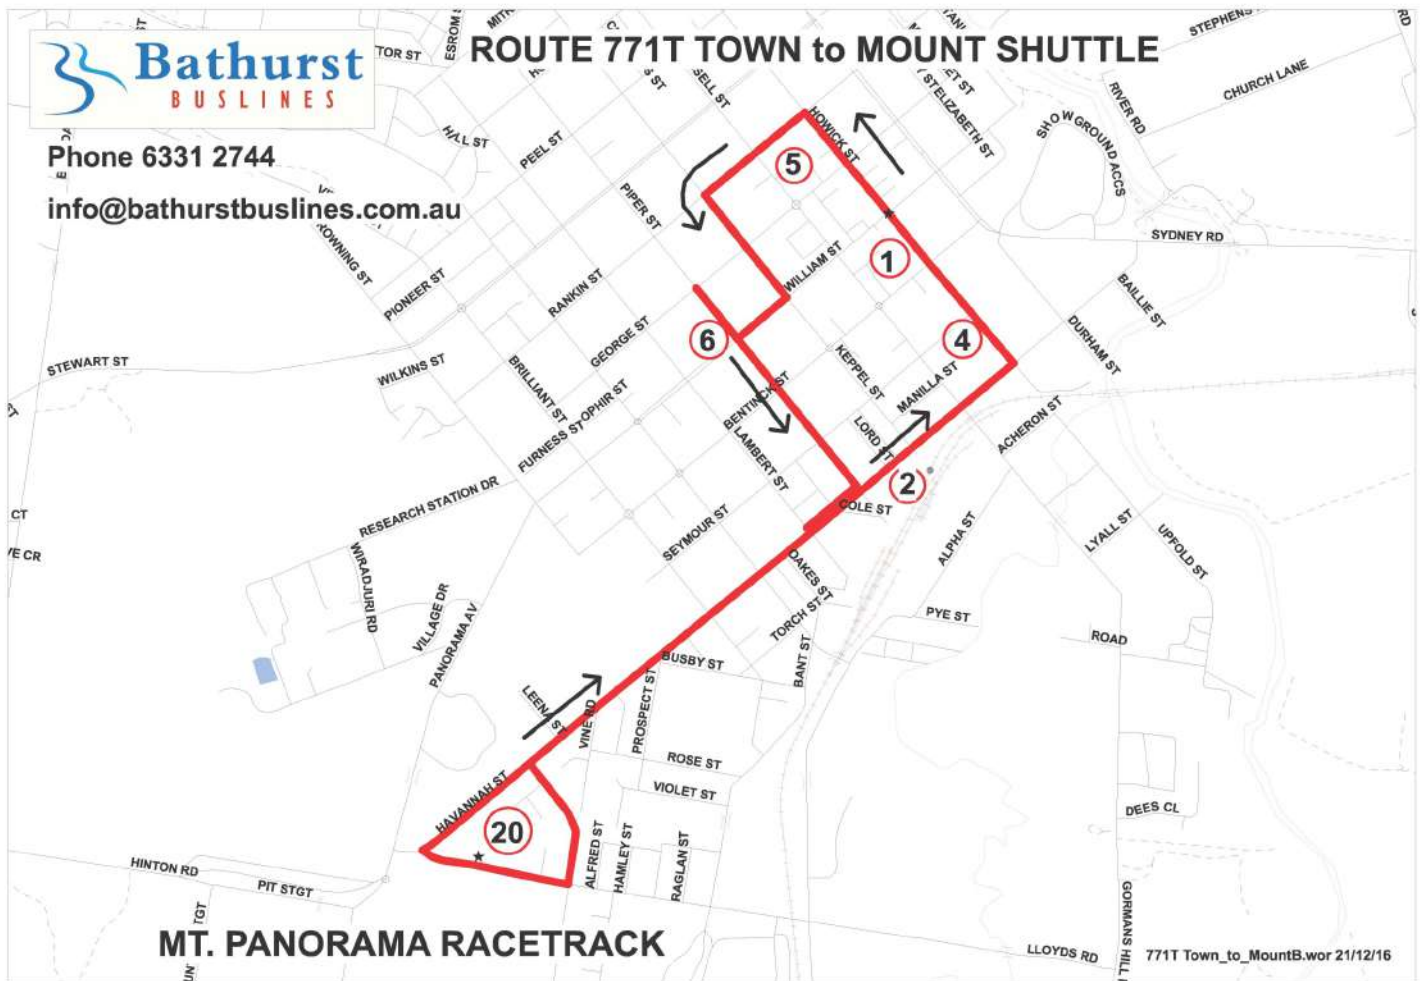

2020 LIQUI-MOLY BATHURST 12 HOUR Bus Services - Kelso, Bathurst CBD, Charlotte St to Mountain & Return

| Friday, Saturday & Sunday | | Route 772T - Kelso & CBD to Mount | | | | | | | | |
|---------------------------|------------------------------------|-----------------------------------|------|------|------|------|-------|------|------|------|
| | | am** | am | am | am | am | am | pm | pm | pm |
| 12 | Gold Panner Motel (Ashworth Dr) | 5.00 | 6.30 | 7.15 | 8.00 | 9.00 | 11.00 | 1.55 | 4.53 | 5.38 |
| 13 | Coachmans Inn (Littlebourne St) | 5.03 | 6.33 | 7.18 | 8.03 | 9.03 | 11.03 | 1.58 | - | - |
| 14 | Kelso Gt Western Hwy (Opp Gilmore) | 5.06 | 6.36 | 7.21 | 8.06 | 9.06 | 11.06 | 2.01 | - | - |
| 16 | Trinity Heights Shops (Gilmore St) | 5.12 | 6.42 | 7.27 | 8.12 | 9.12 | 11.12 | 2.07 | - | - |
| 17 | Kelso Public School (Gilmore St) | 5.13 | 6.43 | 7.28 | 8.13 | 9.13 | 11.13 | 2.08 | - | - |
| 4 | Opp Carrington Park (Howick St) | 5.17 | 6.47 | 7.32 | 8.17 | 9.17 | 11.17 | 2.12 | - | - |
| 1 | Acropole Bus Stop(Howick/William) | 5.19 | 6.49 | 7.34 | 8.19 | 9.19 | 11.19 | 2.14 | - | - |
| 7 | Bathurst Motor Inn (George St) | 5.21 | 6.51 | 7.36 | 8.21 | 9.21 | 11.21 | 2.16 | - | - |
| 8 | Rear of McDonalds (Elizabeth St) | 5.22 | 6.52 | 7.37 | 8.22 | 9.22 | 11.22 | 2.17 | - | - |
| 9 | Charlotte St | 5.23 | 6.53 | 7.38 | 8.23 | 9.23 | 11.23 | 2.18 | - | - |
| 11 | Bathurst Showground (Kendall Ave) | 5.25 | 6.55 | 7.40 | 8.25 | 9.25 | 11.25 | 2.20 | - | - |
| 20 | Mount Panorama Lloyds Rd Bus Zone | 5.30 | 7.00 | 7.45 | 8.30 | 9.30 | 11.30 | 2.25 | 5.05 | 5.55 |