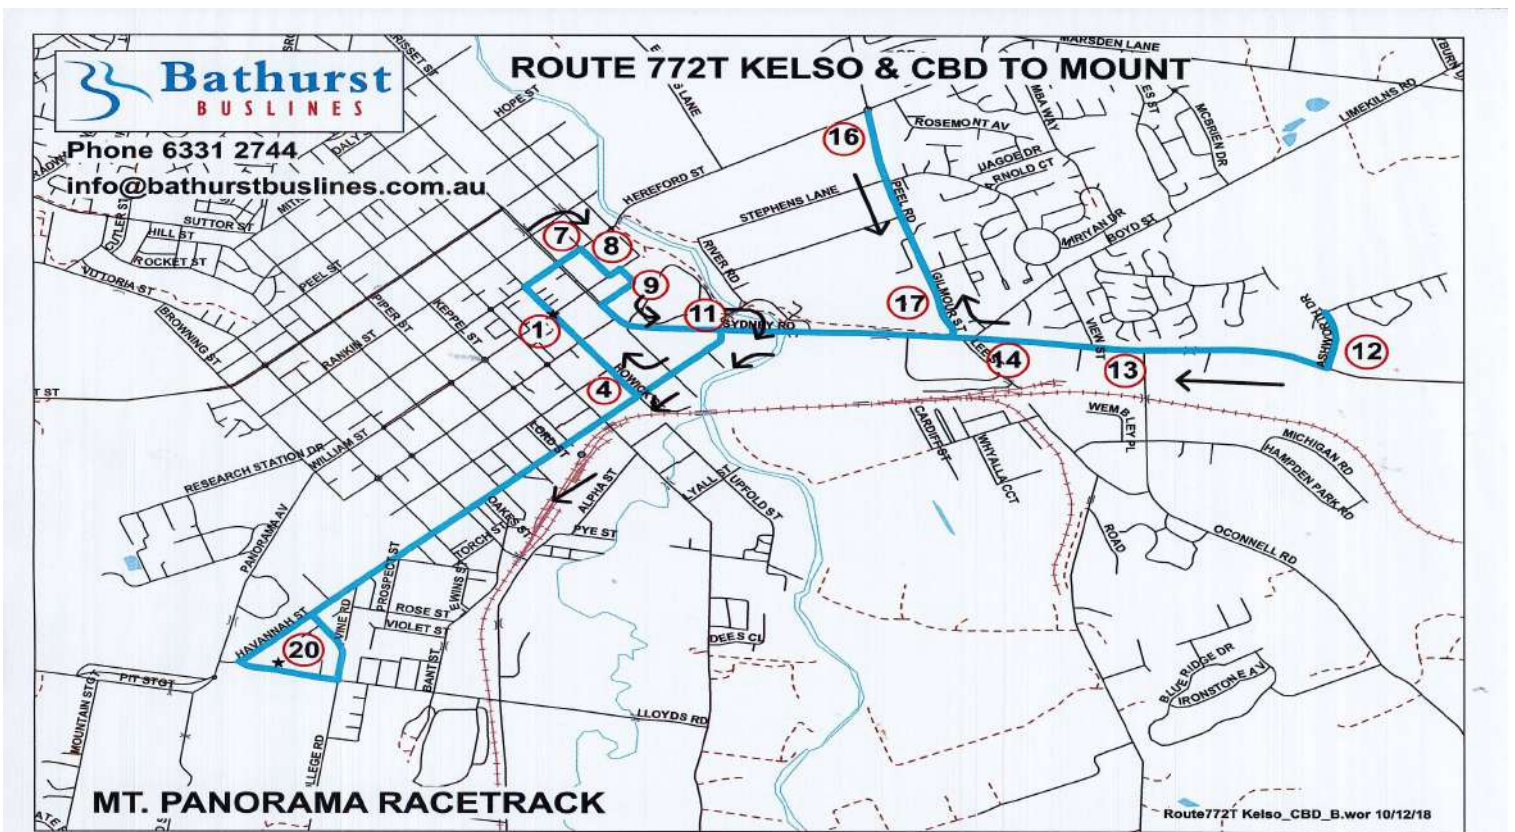

** Operates Sunday Only

| Friday, Saturday & Sunday | | Route 772T- Return Mount to Kelso & CBD | | | | | | |
|---------------------------|--------------------------------------|---|------|------|------|------|------|--|
| | | pm | pm | pm | pm | pm | pm | |
| 20 | Mount Panorama Lloyds Rd Bus Zone | 1.30 | 2.30 | 4.30 | 5.15 | 6.00 | 6.30 | |
| 4 | Opp Carrington Park (Howick St) | 1.35 | 2.35 | 4.35 | 5.20 | 6.05 | 6.35 | |
| 1 | Acropole Bus Stop(Howick/William) | 1.37 | 2.37 | 4.37 | 5.22 | 6.07 | 6.37 | |
| 7 | Bathurst Motor Inn (George St) | 1.40 | 2.40 | 4.40 | 5.25 | 6.10 | 6.40 | |
| 8 | Rear of McDonalds (Elizabeth St) | 1.41 | 2.41 | 4.41 | 5.26 | 6.11 | 6.41 | |
| 9 | Charlotte St | 1.42 | 2.42 | 4.42 | 5.27 | 6.12 | 6.42 | |
| 11 | Bathurst Showground (Kendall Ave) | 1.44 | 2.44 | 4.44 | 5.29 | 6.14 | 6.44 | |
| 17 | Opp Kelso Public School (Gilmore St) | 1.46 | 2.46 | 4.46 | 5.31 | 6.16 | 6.46 | |
| 16 | Trinity Heights Shops (Gilmore St) | 1.49 | 2.49 | 4.49 | 5.34 | 6.19 | 6.49 | |
| 14 | Kelso Gt Western Hwy (7 Eleven) | 1.52 | 2.52 | 4.52 | 5.37 | 6.22 | 6.52 | |
| 13 | Coachmans Inn (Littlebourne St) | 1.56 | 2.56 | 4.56 | 5.41 | 6.26 | 6.56 | |
| 12 | Gold Panner Motel (Ashworth Dr) | 1.59 | 2.59 | 4.59 | 5.44 | 6.29 | 6.59 | |