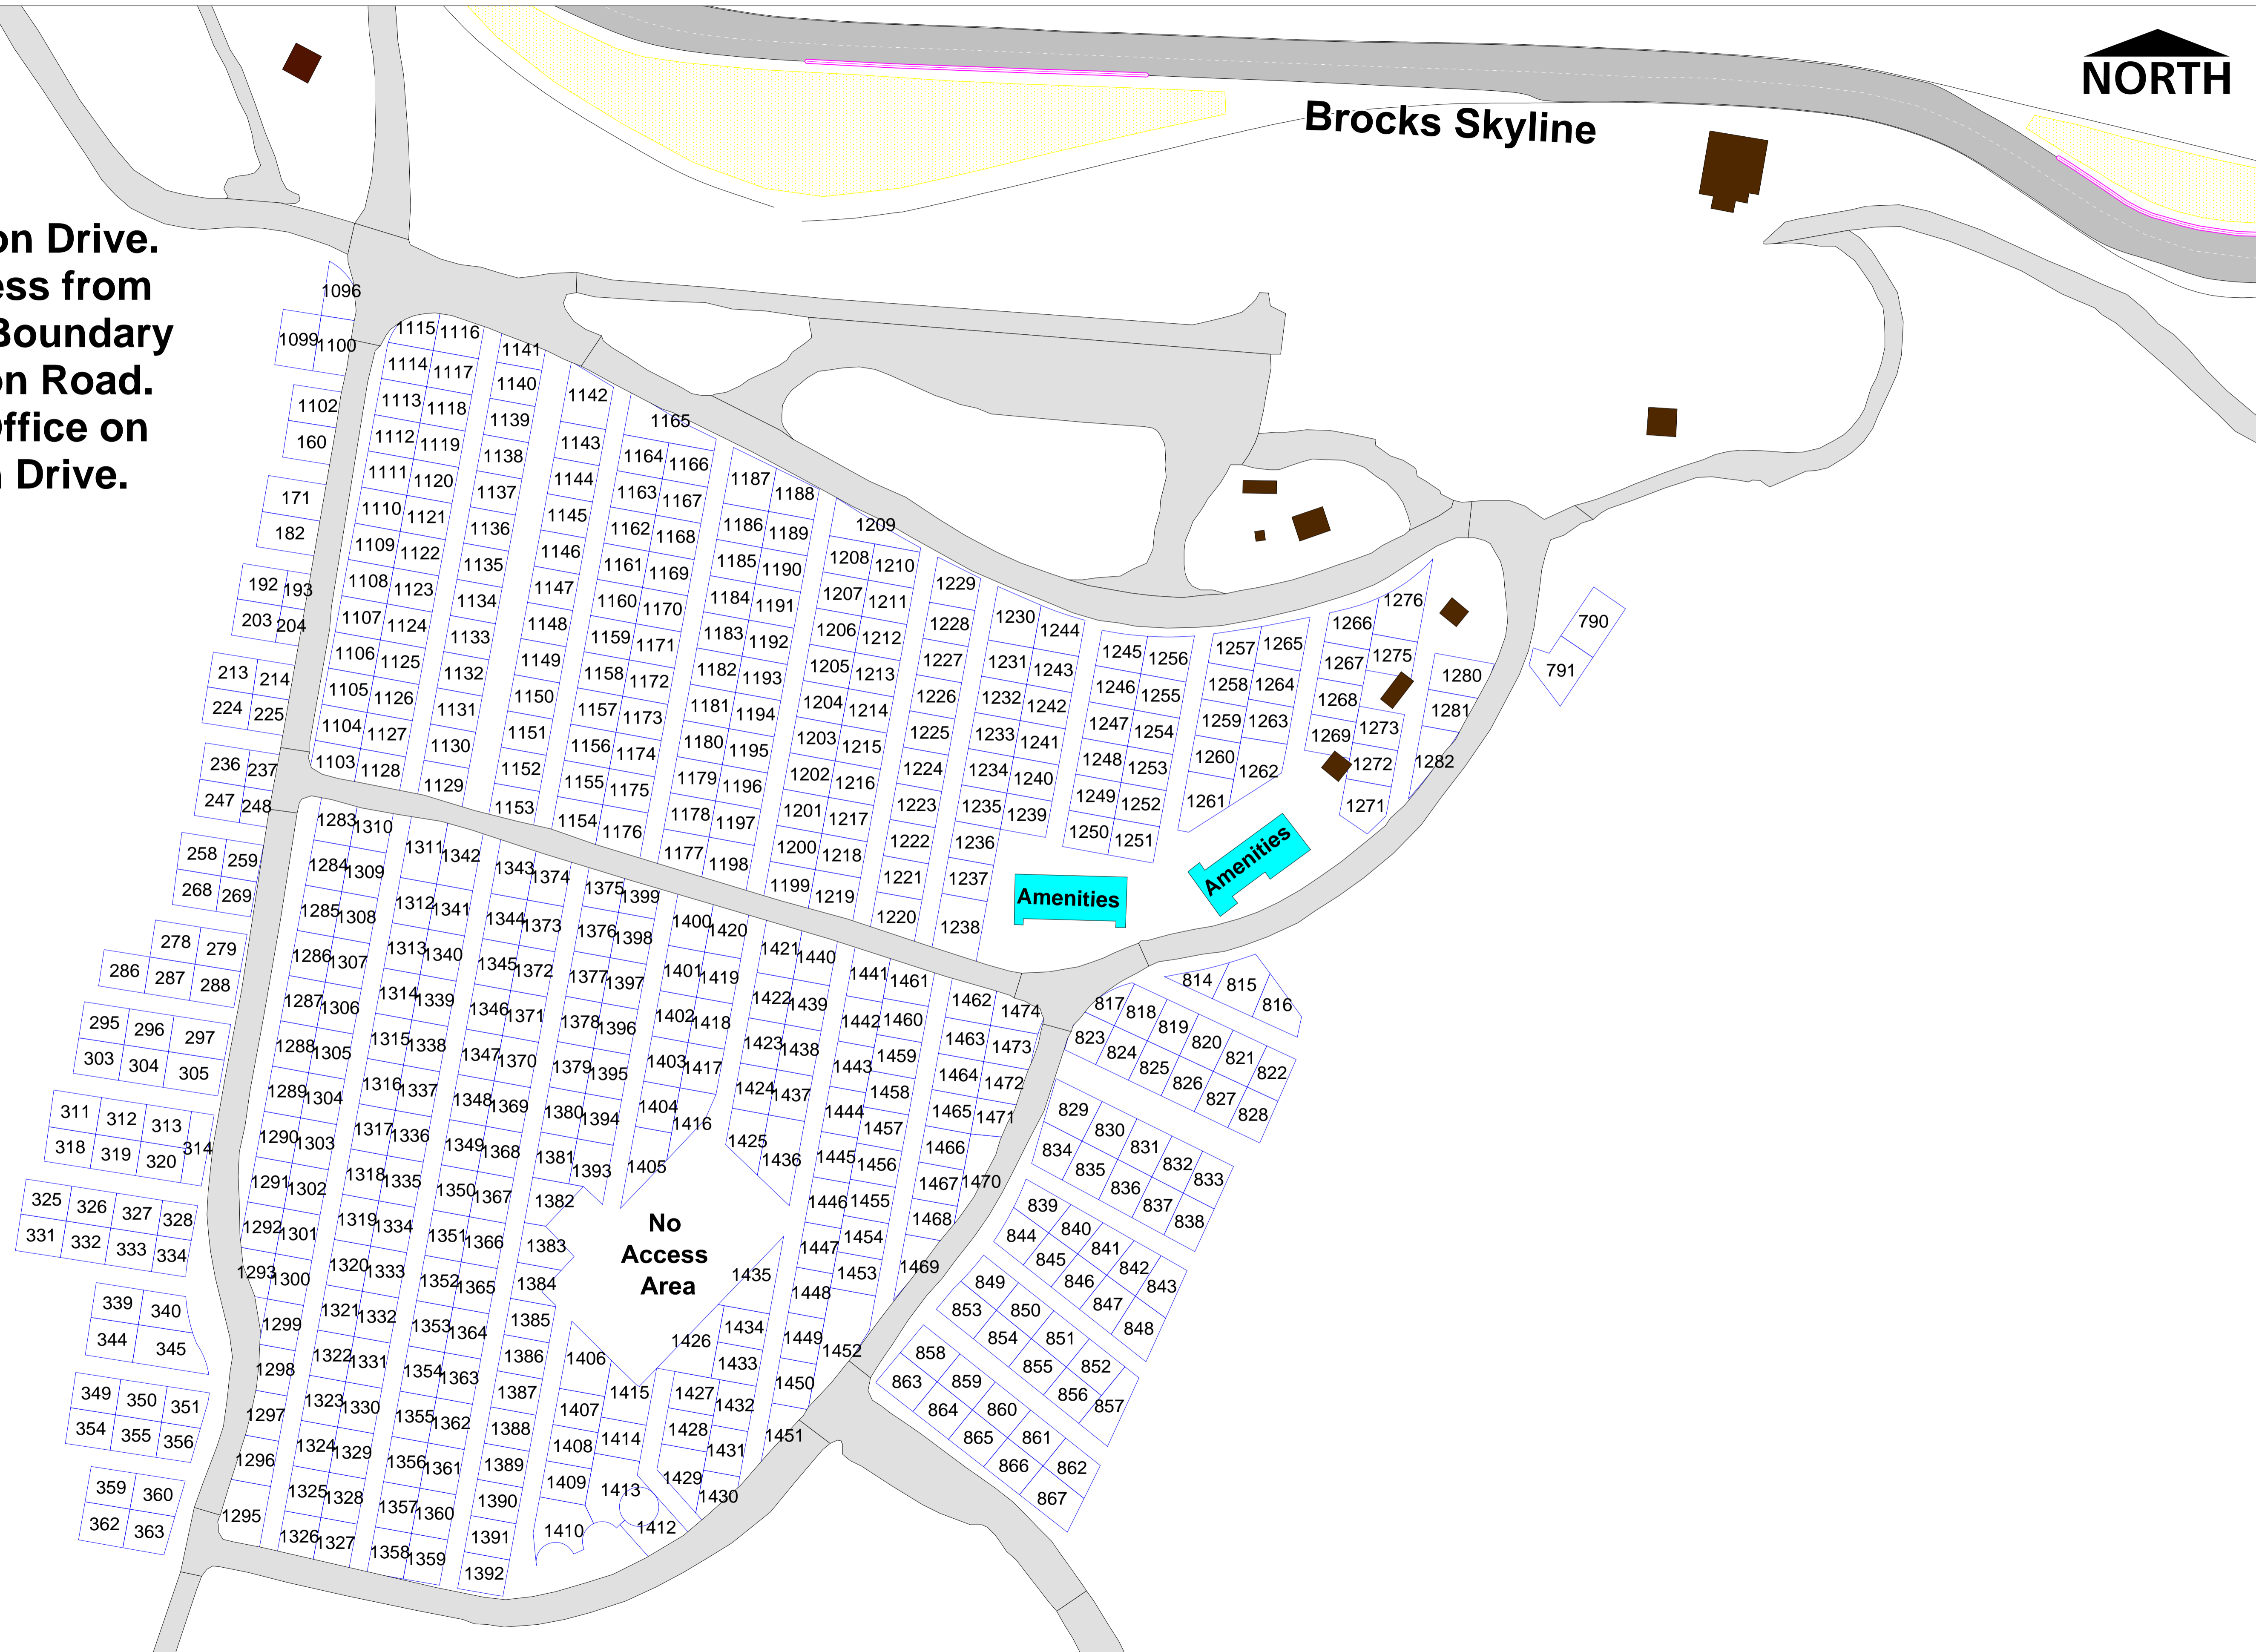

# Bathurst 12 Hour McPhillamy Campground

NORTH

To Barry Gurdon Drive.  
Entry and access from  
roundabout off Boundary  
Road and Hinton Road.  
Campground Office on  
Barry Gurdon Drive.

Bathurst Regional Council expressly disclaims all liability for errors or omissions of any kind whatsoever, or any loss, damage or other consequence which may arise from any person relying on information in this Plan.

Note: The colours on this Plan do not indicate landuse zones under the Bathurst Regional (Interim) Local Environment Plan 2005.

“Base Maps: © Department of Lands 2006”